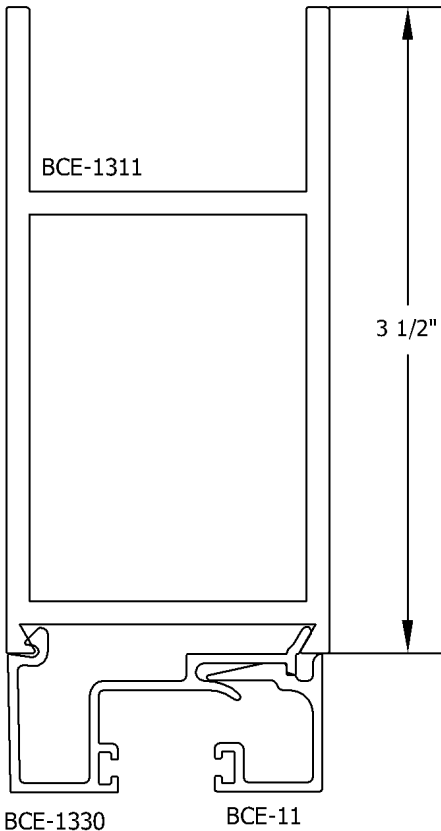

1300 SERIES ENTRANCE
MEDIUM & WIDE STILE DOORS