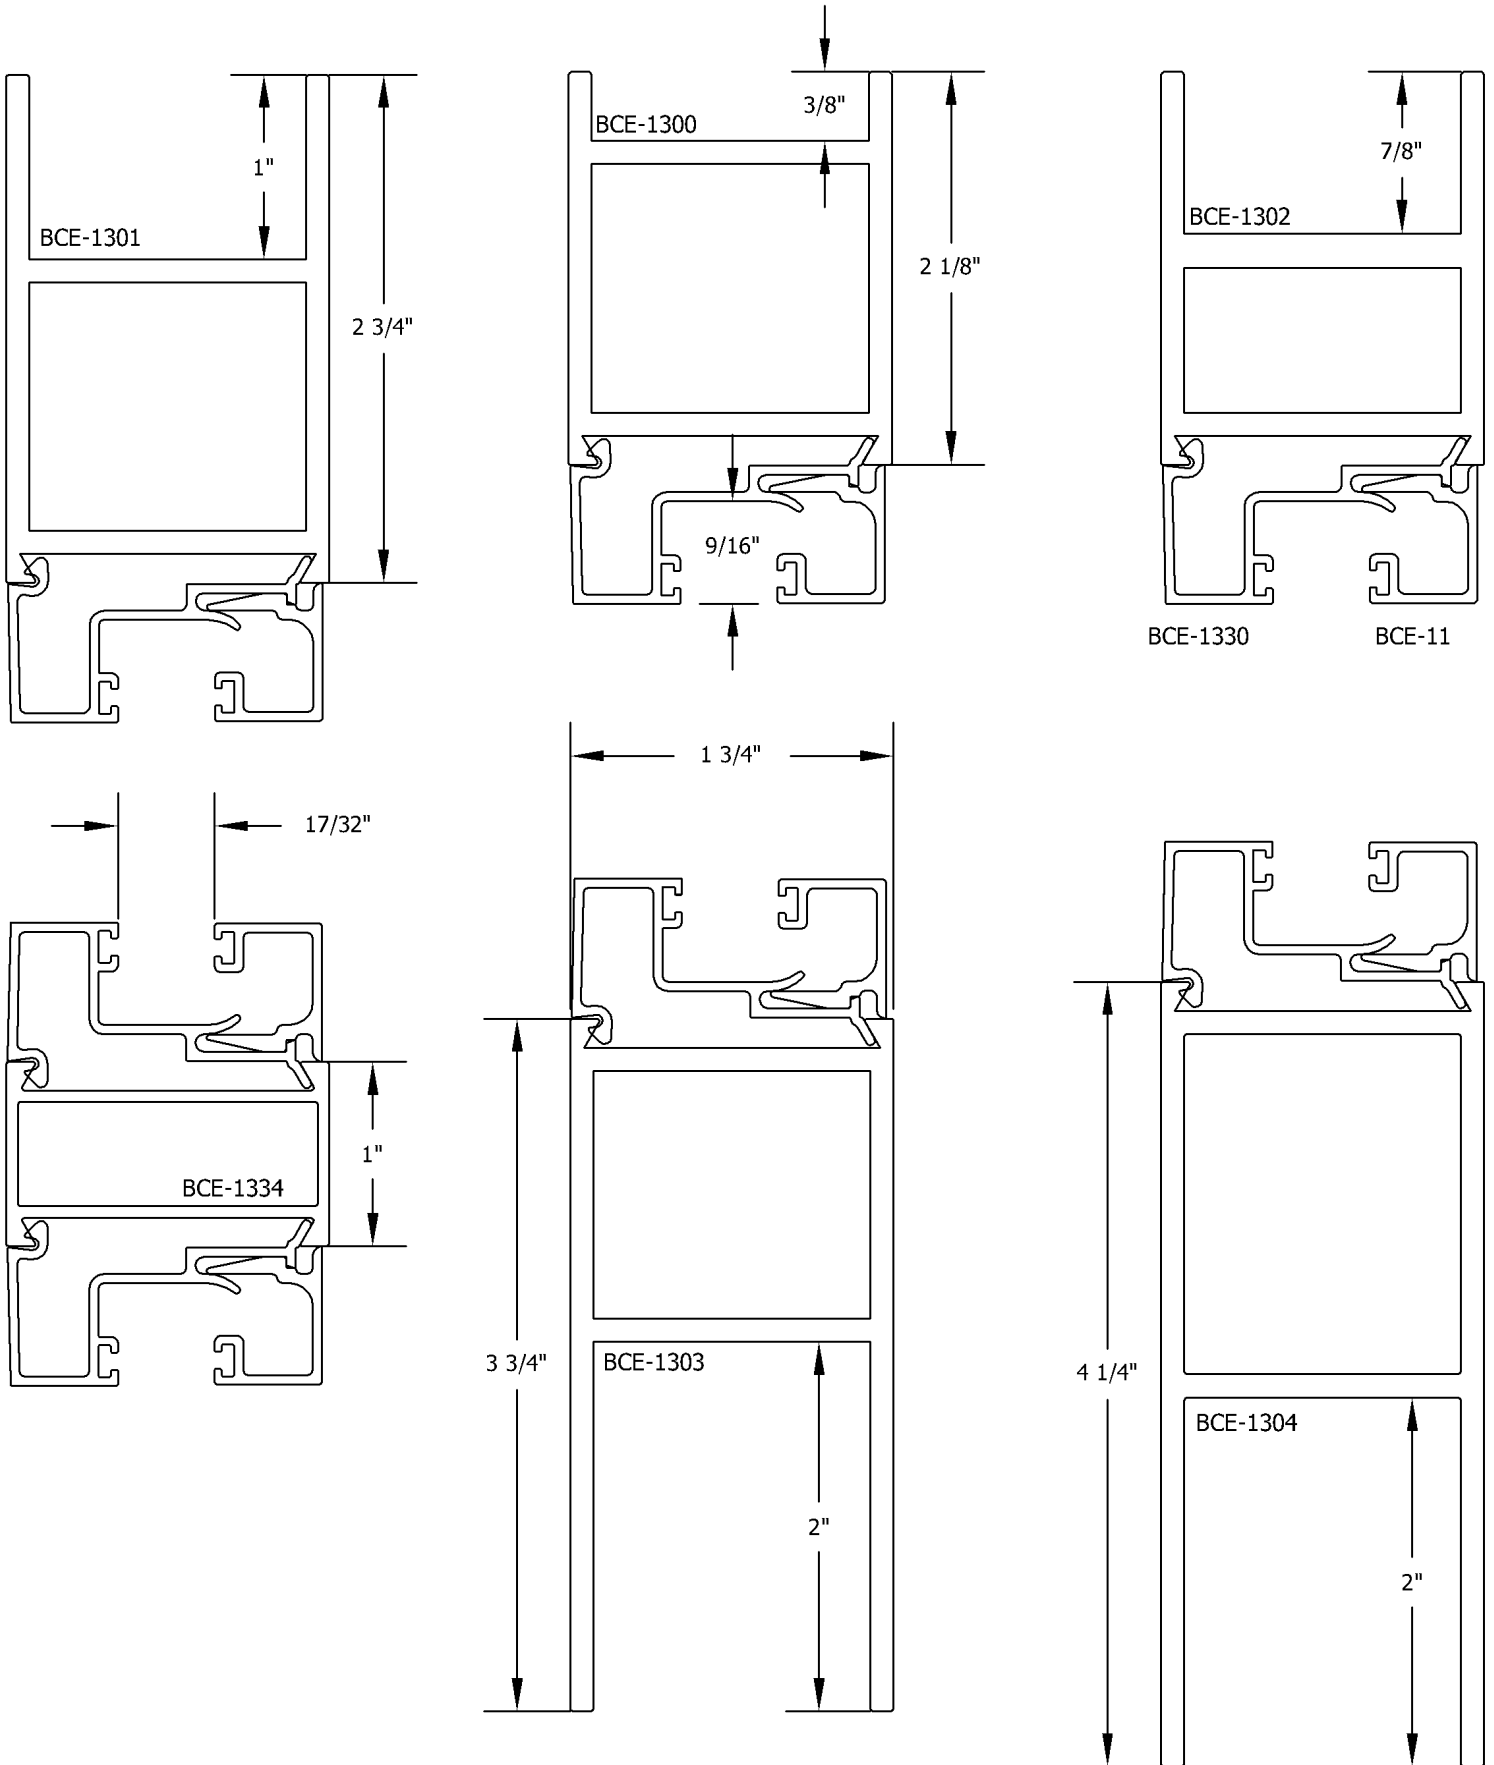

1300 SERIES ENTRANCE
NARROW STILE DOOR

8 of 10