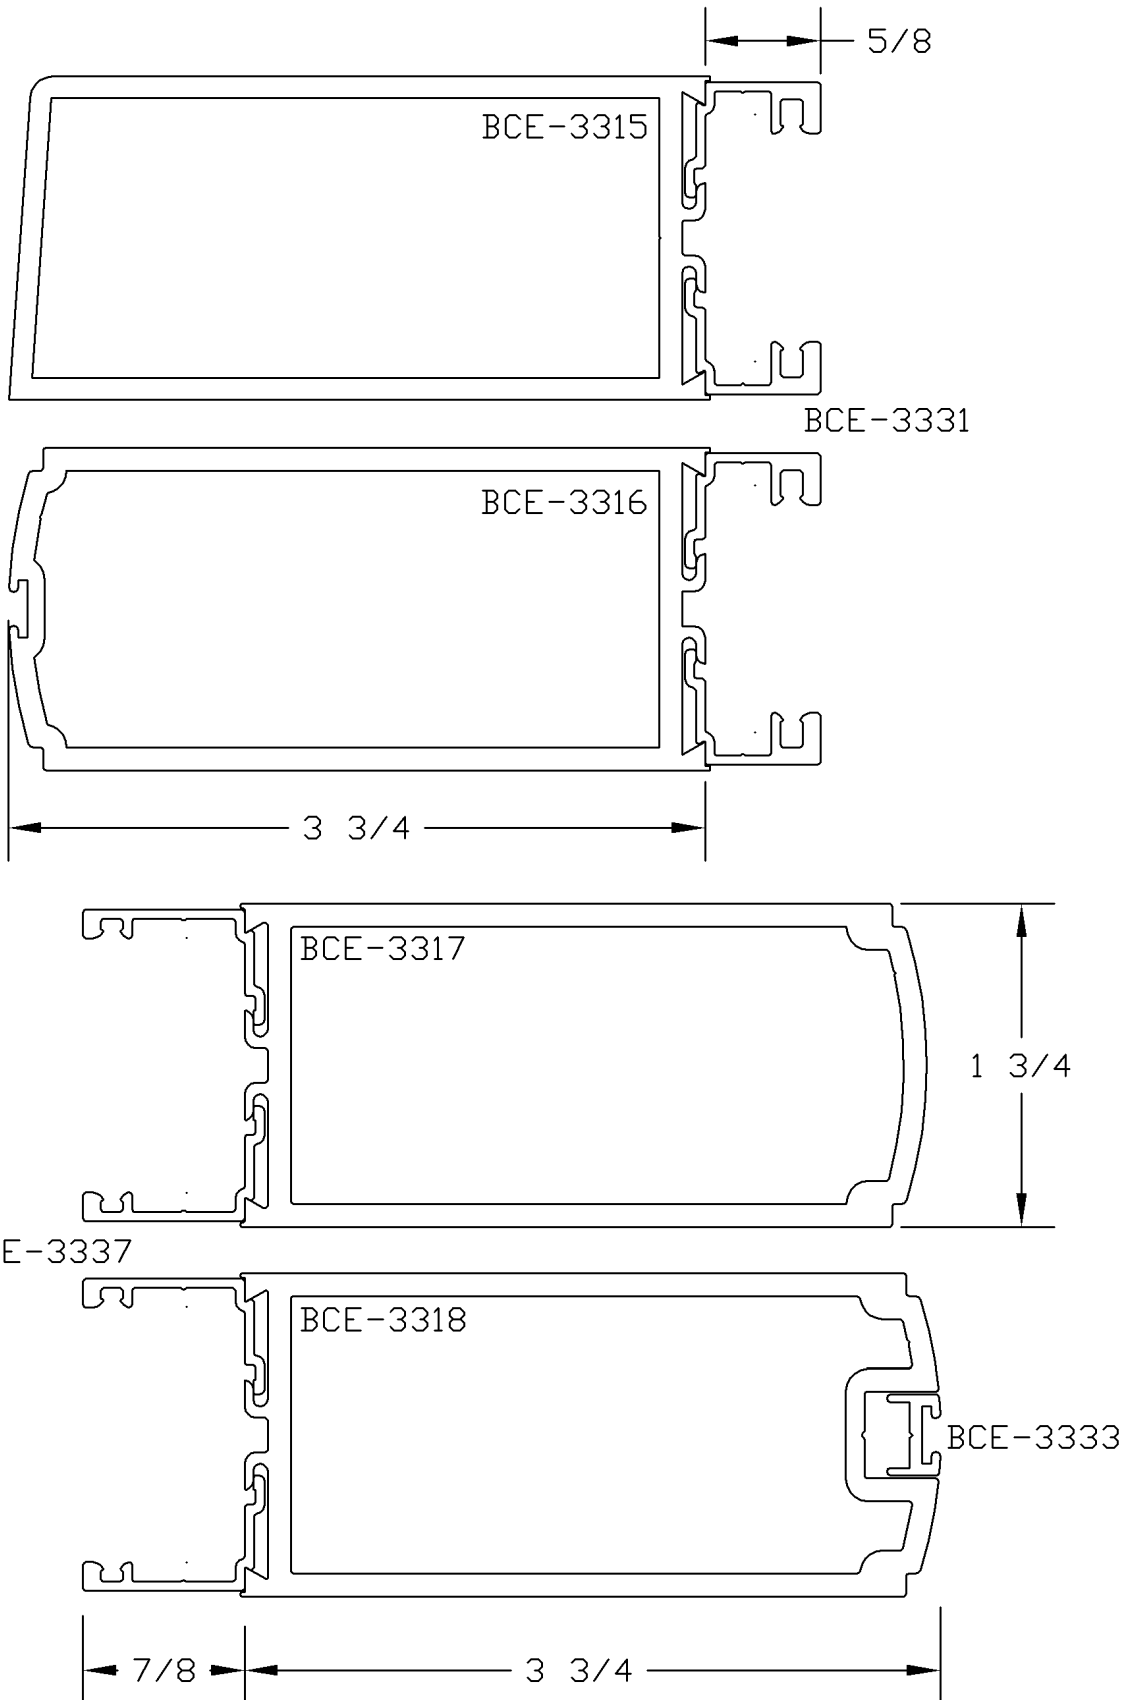

3300 SERIES ENTRANCE
DOOR ACCESSORIES

6 of 7